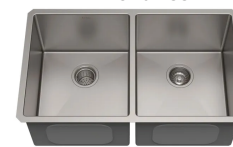

KWU110-32

Kore Workstation 32 in. Undermount 16 gauge single-bowl stainless steel sink

KWU110-32/PGM

Kore Workstation 32 in. Undermount 16 gauge single-bowl Gunmetal stainless steel sink

KHU102-33

Standart PRO 33 in. Undermount 16 gauge 50/50 double-bowl stainless steel sink

KWF410-30

Kore Workstation 30 in. Apron Front 16 gauge single-bowl stainless steel sink

KWF410-33/PGM

Kore Workstation 33 in. Apron Front 16 gauge single-bowl Gunmetal stainless steel sink

KHF200-33

Standart PRO 33 in. Farmhouse 16 gauge single-bowl stainless steel sink

KHF200-36

Standart PRO 36 in. Farmhouse 16 gauge single-bowl stainless steel sink

KWF410-36

Kore Workstation 36 in. Apron Front 16 gauge single-bowl stainless steel sink

KHU100-30

Standart PRO 30 in. Undermount 16 gauge single-bowl stainless steel sink

KGUW2-30MBL

Bellucci Workstation 30 in. Undermount Granite Composite single-bowl Metallic Black sink

KGUW2-30MGR

Bellucci Workstation 30 in. Undermount Granite Composite single-bowl Metallic Grey sink

KHU100-30/18